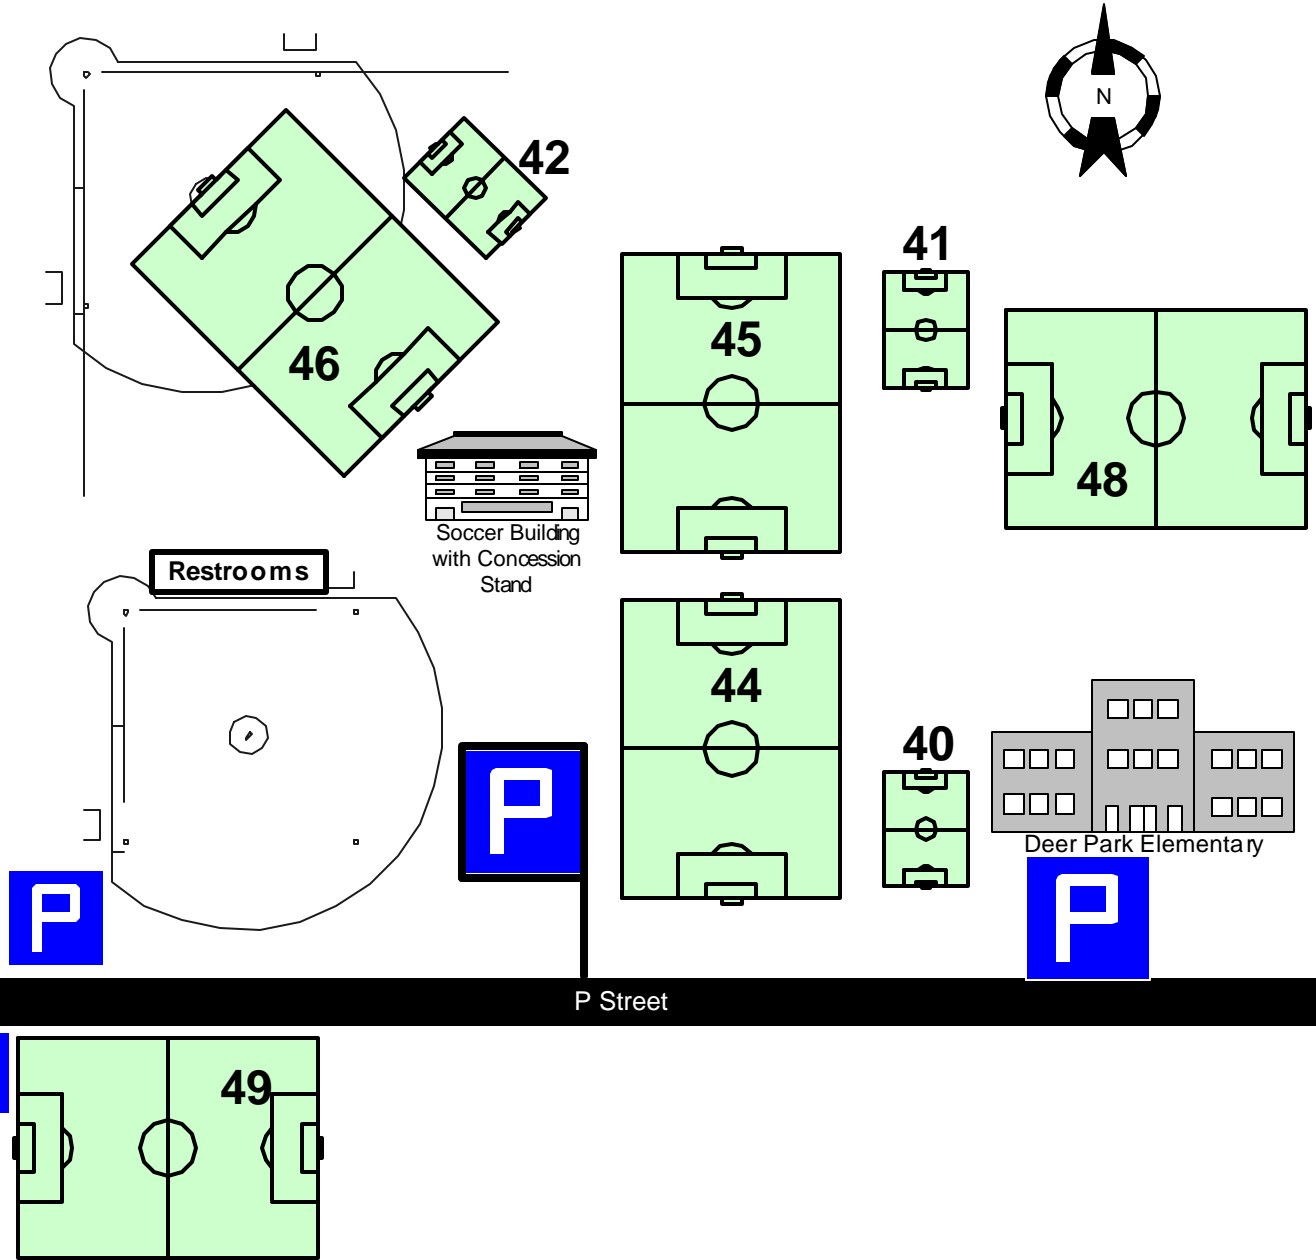

Quest Youth Soccer Club Fields: 40-59

Dow Park Complex Deer Park, TX